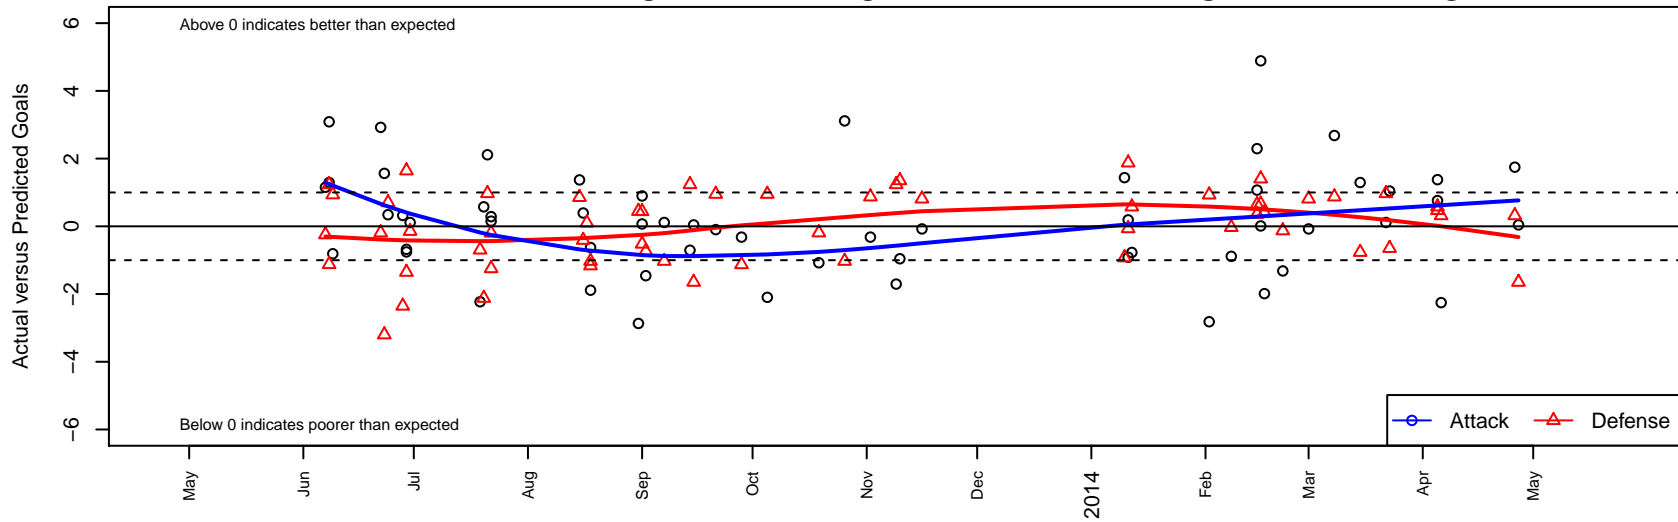

# LWPFC White Piranhas G00

Lake Washington Premier FC  
 Redmond, WA  
 G00 total strength=1234  
 attack=5.65 defense=3.59

fall league = PSPL WSPL U13, Spr PSPL Super League U13  
 alt names used:  
 LWPFC White Piranhas  
 LAKE WASHINGTON PREMIER FC LWPFC White Piranhas  
 LAKE WASHINGTON PREMIER FC LWPFC White Piranhas  
 LAKE WASHINGTON PREMIER FC LWPFC White Piranhas

Venues played:  
 Rainier Challenge Samba U13  
 US Club Regionals Super U12  
 Clash At the Border Gold U13  
 Nike Crossfire Challenge Silver U13  
 Bigfoot Gold U13  
 Labor Day Cup GU13  
 PSPL WSPL U13  
 PacNW Winter Classic Premier U13  
 Spr PSPL Super League U13  
 Pacific Coast Super Cup U13  
 WA Cup GU13 Gold/Silver U13

**LWPFC White Piranhas G00**  
 Dots are actual minus expected GF (blue circles) and GA (red triangles).  
 Blue line is smoothed change in attack strength. Red is smoothed change in defense strength.